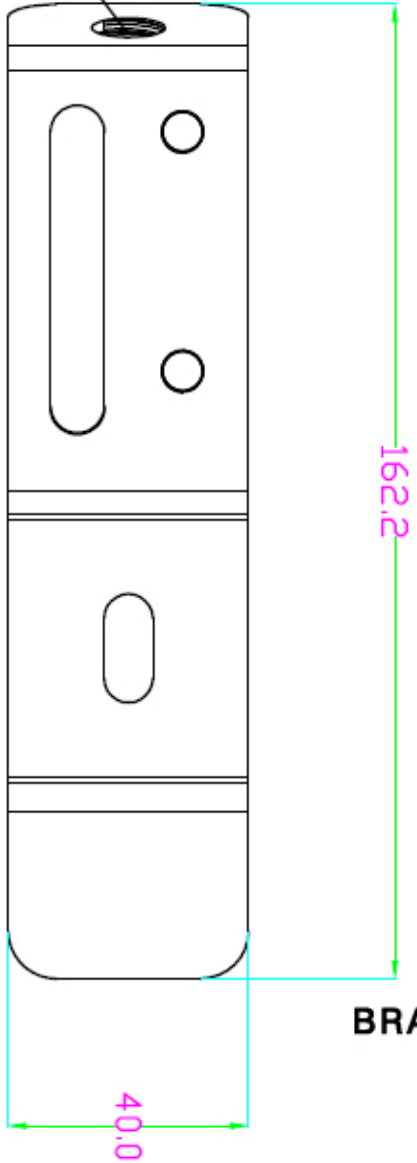

Hole diameter 15mm

OVER GUTTER PLATE