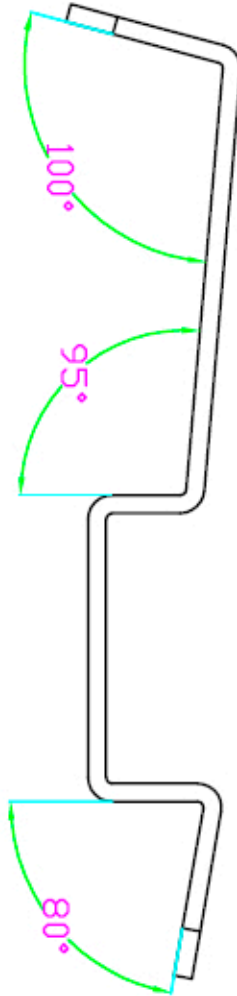

Hole diameter 15mm

OVER GUTTER PLATE