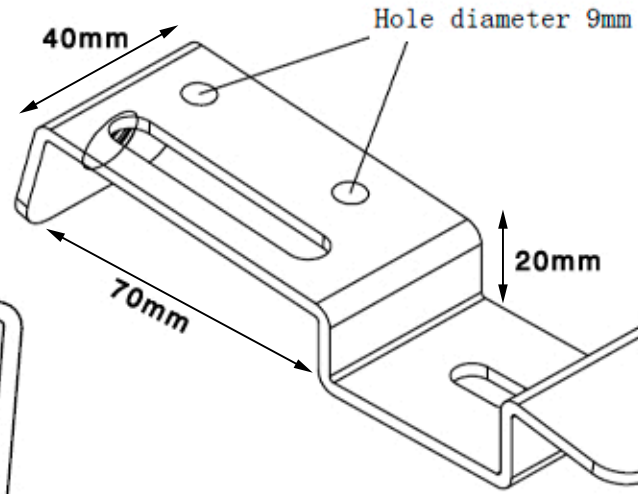

Hole diameter 15mm

OVER GUTTER PLATE