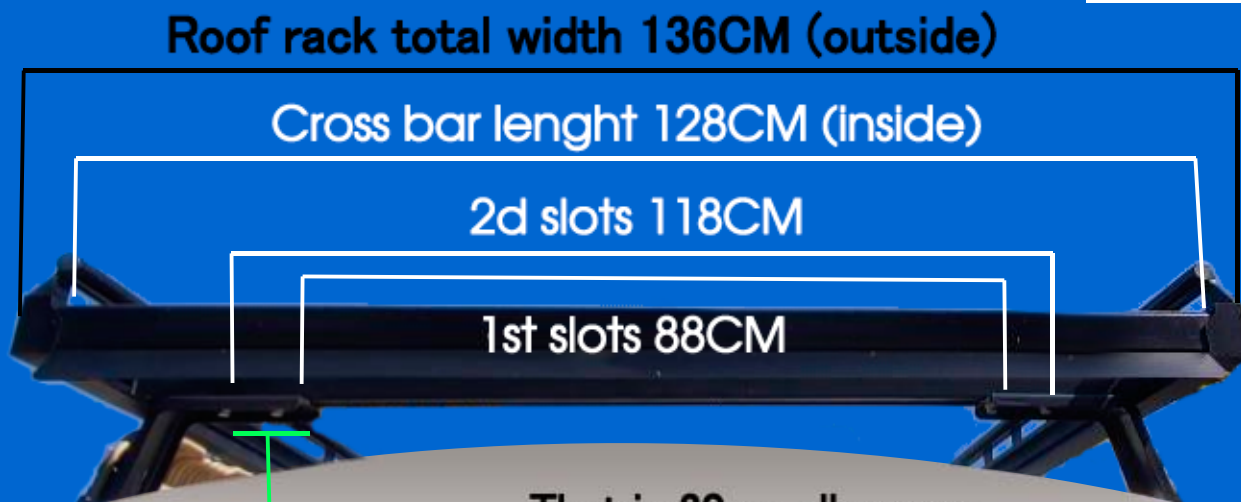

ozroofracks

TOP VIEW

VAN ON THIS EXAMPLE IS
TOYOTA HIACE 1997

FRONT VIEW

That is 20cm allowance
on the slots or anchors

BEFORE purchasing your cross bars, cage, platform or roof rack
MEASURE THE DISTANCE between anchors with the brackets clamped.

**44cm
height**